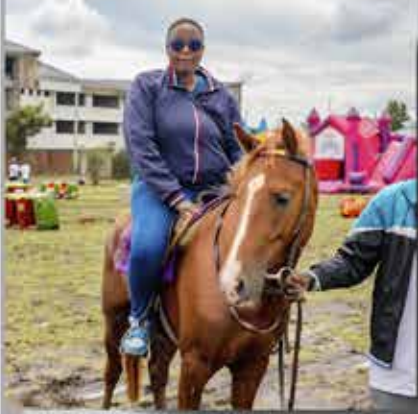

HORSE 8,000/=